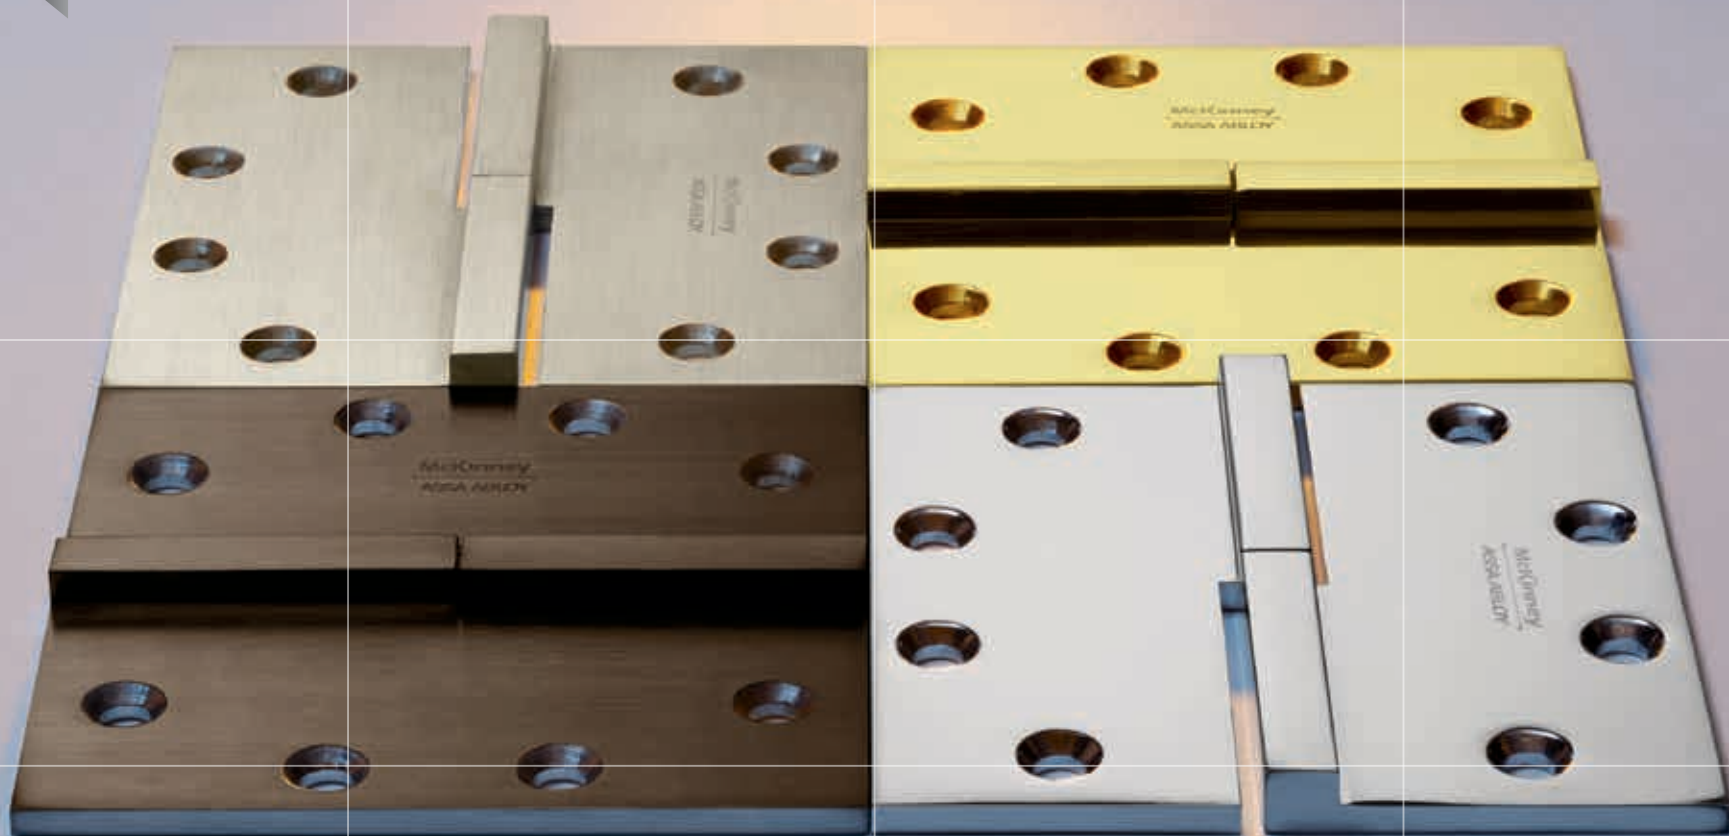

PRODUCT INNOVATION
AWARD WINNER

PIA'13