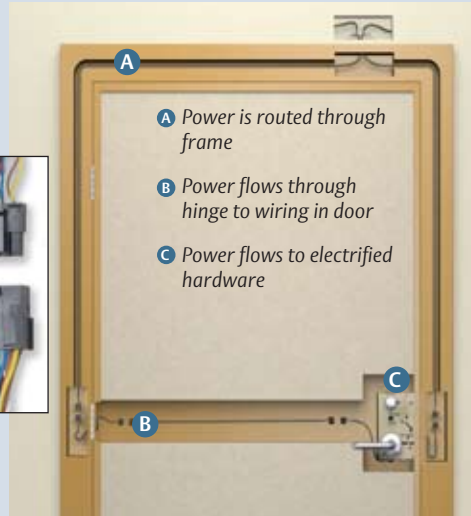

ElectroLynx® Plug-In Connector System

ElectroLynx®
ElectroLynx® is a registered trademark of ASSA ABLOY, Inc.

Installing and maintaining electrified openings is easy with ElectroLynx®, a system of standardized plug-in connectors and color-coded wiring. Doors and electromechanical hardware are available pre-wired with plug-in connectors for easy hookup to the power source.

Pre-Wired Openings

- Components come pre-wired:
  - Doors
  - Hinges and pivots
  - Locking hardware
- Concealed wiring preserves aesthetics and fire rating

Plug-and-Play Connections

- Fast and fool-proof installation
- Snap-together Molex® connectors ensure proper connections
- Easy upgrades
- No need to match up wires, create connections or drill holes in the door or frame

Hardwiring Made Easy®

Channel Partner and Integrator Programs

ASSA ABLOY brands provide industry-changing products that bridge traditional mechanical locking with online electronic access control. We offer structured programs to give our partners the knowledge and support needed to sell these products.

Access Hardware has an on-site training facility. We can help you with your training and certification needs. For more information about our training facility, please contact Access Hardware Supply at 800-348-2263.