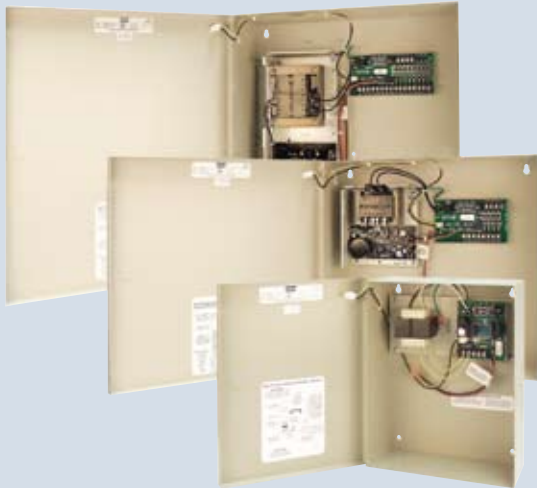

The global leader in
door opening solutions

Power Supplies

SECURITRON® BPS Series

BPS Series linear power supplies address the power, safety and performance requirements of today's security systems, from a single access-controlled door to the technically demanding enterprise system.

Standard Features

- 1 to 15 Amps at 12VDC, 1 to 10 Amps at 24VDC
- 1, 4 or 8 separate output breakers based on model
- LEDs monitor individual zone status - voltage/no voltage
- Slide switches connect or disconnect load from power (excludes 1 Amp)
- Internal capability of charging optional 12VDC or 24VDC sealed lead acid backup batteries while operating the DC load (batteries not included)
- Provided with terminals for fire alarm relay connection which allows release of all devices upon fire alarm activation
- Optional add-on control board offers 8 additional Class 2 rated outputs
- Heavy duty steel enclosure
- BPSH Series (high power) also available for 220VAC applications
- UL Class 2 listed

Power Transfer

SECURITRON® EPT

Specifications

- Large: 21.4" x .88" x .67"
- Small: 9.8" x .88" x .67"

Standard Features

- Installs into the edges of the door and frame - invisible when the door is closed
- Large 3/8" I.D. flexible steel shield accommodates multiple wires types and gauges
- Windstorm ANSI A250.13-2003 compliant
- UL Listed