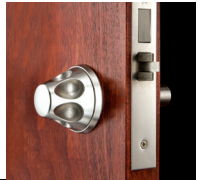

**Corbin
Russwin**

ASSA ABLOY

Peace of Mind

ML2000 Mortise Lock
with BHSS Trim

ML2000 Mortise Lock
with HSS Trim

ML2000 Mortise Lock
with HPSK Trim

ML2000 Mortise Lock
with BLSS Trim

Safe and beautiful options for behavioral health facilities

At Corbin Russwin, our full range of behavioral health hardware provides a safer environment with appealing aesthetics and the durability needed for healthcare applications. Hardware solutions like the integrated BHSS trim, approved for use in high risk areas, keep the focus on healing and deliver the safety features you demand. Transform the patient experience while you transform lives, with Corbin Russwin.