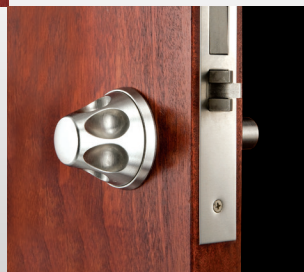

Peace of Mind

ML2000 Mortise Lock
with BHSS Trim

ML2000 Mortise Lock
with BLSS Trim

ML2000 Mortise Lock
with HPSK Trim

ML2000 Mortise Lock
with HSS Trim

Safe and beautiful options for behavioral health facilities

At Corbin Russwin, our full range of behavioral health hardware provides a safer environment with appealing aesthetics and the durability needed for healthcare applications. Hardware solutions like the integrated BHSS trim, approved for use in high risk areas, keep the focus on healing and deliver the safety features you demand. Transform the patient experience while you transform lives, with Corbin Russwin.