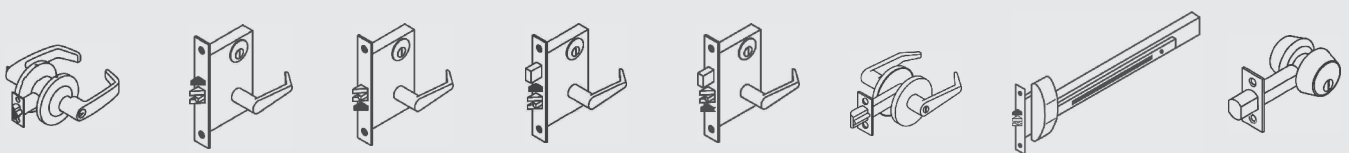

The only electric strike you'll ever need is...

... the Complete Pac.

Introducing the 1006CS Complete Smart Strike including 1006 strike body, SMART Pac III™, five faceplates, mounting brackets & mounting hardware.

The only strike to release & recapture **EVERY BRAND** of **EVERY LOCKSET**, cylindrical & mortise, for an ANSI 4-7/8" strike plate.

hesinnovations.com

ASSA ABLOY, the global leader in door opening solutions